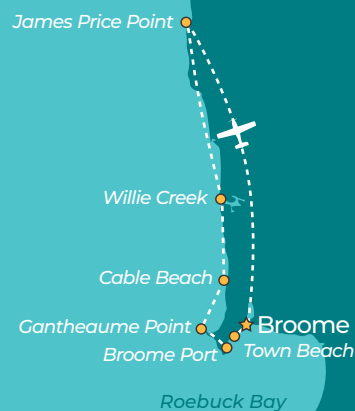

# Broome and Beaches

James Price Point | Cable Beach | Town Beach | Willie Creek  
Roebuck Bay | Gantheaume Point

Fly the length of the Kimberley's world famous Cable Beach

## Broome & Beaches

KL9 ✈

\$225 3-5 pax | 2 pax \$310pp

**AVAILABLE:** All year round

**DURATION:** Flight Time 45 minutes

**WHAT TO BRING:** Sun smart items

Cable Beach

James Price Point

Broome Town

Gantheaume Point

James Price Point | Cable Beach | Town Beach | Willie Creek | Roebuck Bay | Gantheaume Point

## Flight Details

A 45 minute scenic flight over Broome township and beaches. See the local sights from a unique vantage point! See Cable Beach, Town Beach, Willie Creek, James Price Point, Roebuck Bay, Gantheaume Point and Broome Port.