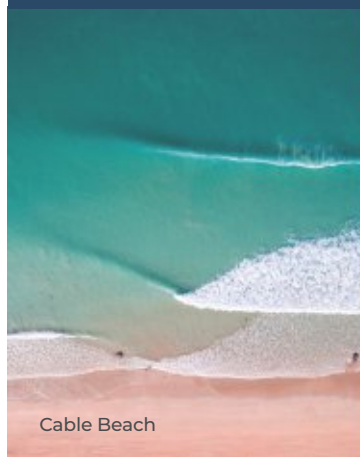

# Broome and Beaches

James Price Point | Cable Beach | Town Beach | Willie Creek  
Roebuck Bay | Gantheaume Point

Fly the length of the Kimberley's world famous Cable Beach

## Broome & Beaches

KL9 ✈

\$225 3-5 pax | 2 pax \$310pp

**AVAILABLE:** All year round

**DURATION:** Flight Time 45 minutes

**WHAT TO BRING:** Sun smart items

Cable Beach

James Price Point

Broome Town

Gantheaume Point

James Price Point | Cable Beach | Town Beach | Willie Creek | Roebuck Bay | Gantheaume Point

## Flight Details

A 45 minute scenic flight over Broome township and beaches. See the local sights from a unique vantage point! See Cable Beach, Town Beach, Willie Creek, James Price Point, Roebuck Bay, Gantheaume Point and Broome Port.